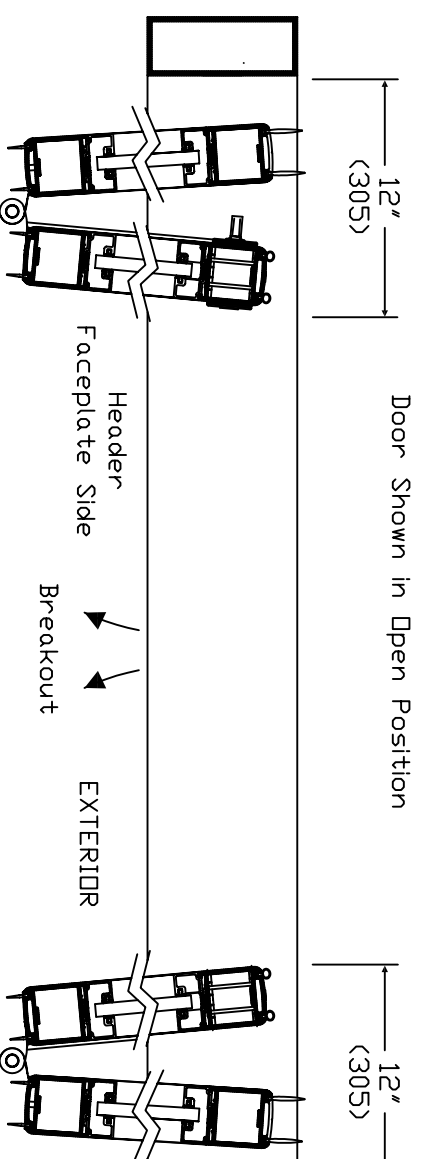

DORMA Automatics, Inc
 924 Sherwood Drive
 Lake Bluff, Illinois 60044
 Toll Free: (877)-367-6211
 Fax: (877)423-7999

THE STANDARD PACKAGE CONSISTS OF:
 THE AUTOMATIC DOOR OPERATOR & HOUSING, FRAMES,
 DOORS, SIDELITES WITH VERTICAL AND HORIZONTAL
 WEATHERSTRIP, 2-POINT LOCKING, BREAKAWAY DEVICE,
 CONCEALED CONTROL PANEL (OFF, AUTO, HOLD-OPEN,
 REDUCED OPENING, EXIT ONLY ACTIVATION)

STANDARD FINISHES: CLEAR BHMA 204
 DARK BRONZE BHMA 313

SPECIAL FINISHES ARE AVAILABLE

DRAWING DIMENSIONS ARE IN ENGLISH AND
 METRIC UNITS. METRICS ARE SHOWN IN
 MILLIMETERS, AS FOLLOWS: 1" (25.4)

FOR MAXIMUM CURRENT DRAW, SEE
 PRODUCT SPECIFICATION OR
 INSTALLATION INSTRUCTIONS.

REFER TO APPLICABLE LOCAL, STATE OR
 NATIONAL BUILDING CODE FOR MINIMUM DOOR
 HEIGHTS AND WIDTHS FOR ALLOWABLE EGRESS
 REQUIREMENTS. SEE REFERENCE TABLE BELOW.

STANDARD PACKAGE SIZES

STANDARD UNIT SIZE WIDTH	STANDARD UNIT SIZE HEIGHT	MAXIMUM CLEAR OPENING AT BREAKOUT	ROUGH OPENING WIDTH	ROUGH OPENING HEIGHT
72" (1828)	7'-6" (2286)	59 1/4" (1504)	72 1/2" (1840)	7'-6 1/4" (2292)
84" (2133)	7'-6" (2286)	71 1/4" (1810)	84 1/2" (2146)	7'-6 1/4" (2292)
96" (2438)	7'-6" (2286)	83 1/4" (2115)	96 1/2" (2451)	7'-6 1/4" (2292)

Note: Dimensions in () are mm

Note: Dimensions in () are mm

AUTOMATIC BI-FOLDING DOOR
 ED 1200 SERIES - PAIR
 EXTERIOR Surface Applied
 FOLD OUT - BREAKOUT
 12/06