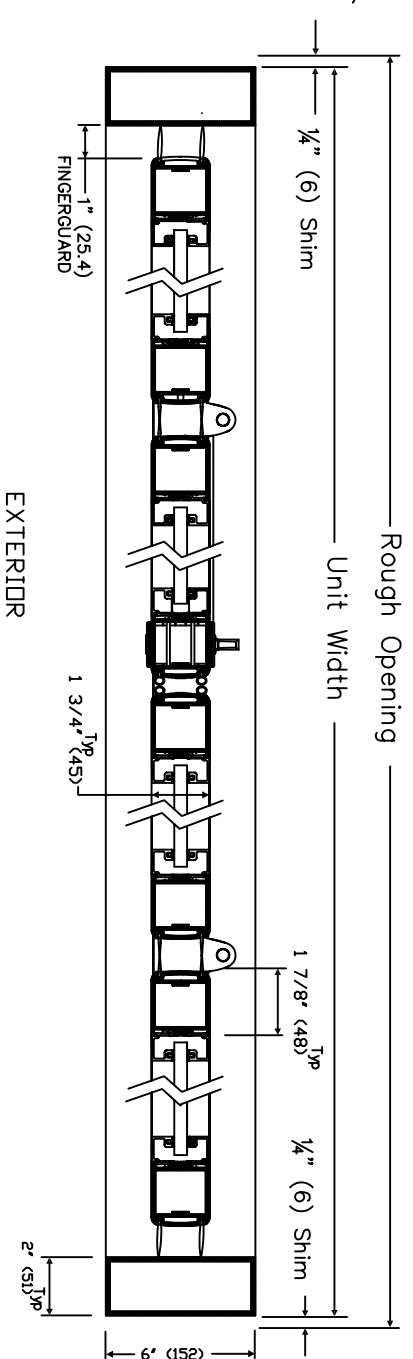

DORMA Automatics, Inc
 924 Sherwood Drive
 Lake Bluff, Illinois 60044
 Toll Free: (877)-367-6211
 Fax: (877)423-7999

THE STANDARD PACKAGE CONSISTS OF:
 THE AUTOMATIC DOOR OPERATOR & HOUSING, FRAMES,
 DOORS, SIDELITES WITH VERTICAL AND HORIZONTAL
 WEATHERSTRIP, 2-POINT LOCKING, BREAKAWAY DEVICE,
 CONCEALED CONTROL PANEL (OFF, AUTO, HOLD-OPEN,
 REDUCED OPENING, EXIT ONLY ACTIVATION)

STANDARD FINISHES: CLEAR BHMA 204
 DARK BRONZE BHMA 313

SPECIAL FINISHES ARE AVAILABLE

DRAWING DIMENSIONS ARE IN ENGLISH AND
 METRIC UNITS. METRICS ARE SHOWN IN
 MILLIMETERS, AS FOLLOWS: 1" (25.4)

FOR MAXIMUM CURRENT DRAW, SEE
 PRODUCT SPECIFICATION OR
 INSTALLATION INSTRUCTIONS.

REFER TO APPLICABLE LOCAL, STATE OR
 NATIONAL BUILDING CODE FOR MINIMUM DOOR
 HEIGHTS AND WIDTHS FOR ALLOWABLE EGRESS
 REQUIREMENTS. SEE REFERENCE TABLE BELOW.

STANDARD PACKAGE SIZES

STANDARD UNIT SIZE WIDTH	STANDARD UNIT SIZE HEIGHT	MAXIMUM CLEAR OPENING AT BREAKOUT	ROUGH OPENING WIDTH	ROUGH OPENING HEIGHT
72" (1828)	7'-6" (2286)	59 1/4" (1504)	72 1/2" (1840)	7'-6 1/4" (2292)
84" (2133)	7'-6" (2286)	71 1/4" (1810)	84 1/2" (2146)	7'-6 1/4" (2292)
96" (2438)	7'-6" (2286)	83 1/4" (2115)	96 1/2" (2451)	7'-6 1/4" (2292)

Note: Dimensions in () are mm

Note: Dimensions in () are mm

AUTOMATIC BI-FOLDING DOOR
 ED 1200 SERIES - PAIR
 EXTERIOR Surface Applied
 FOLD OUT - BREAKOUT
 12/06