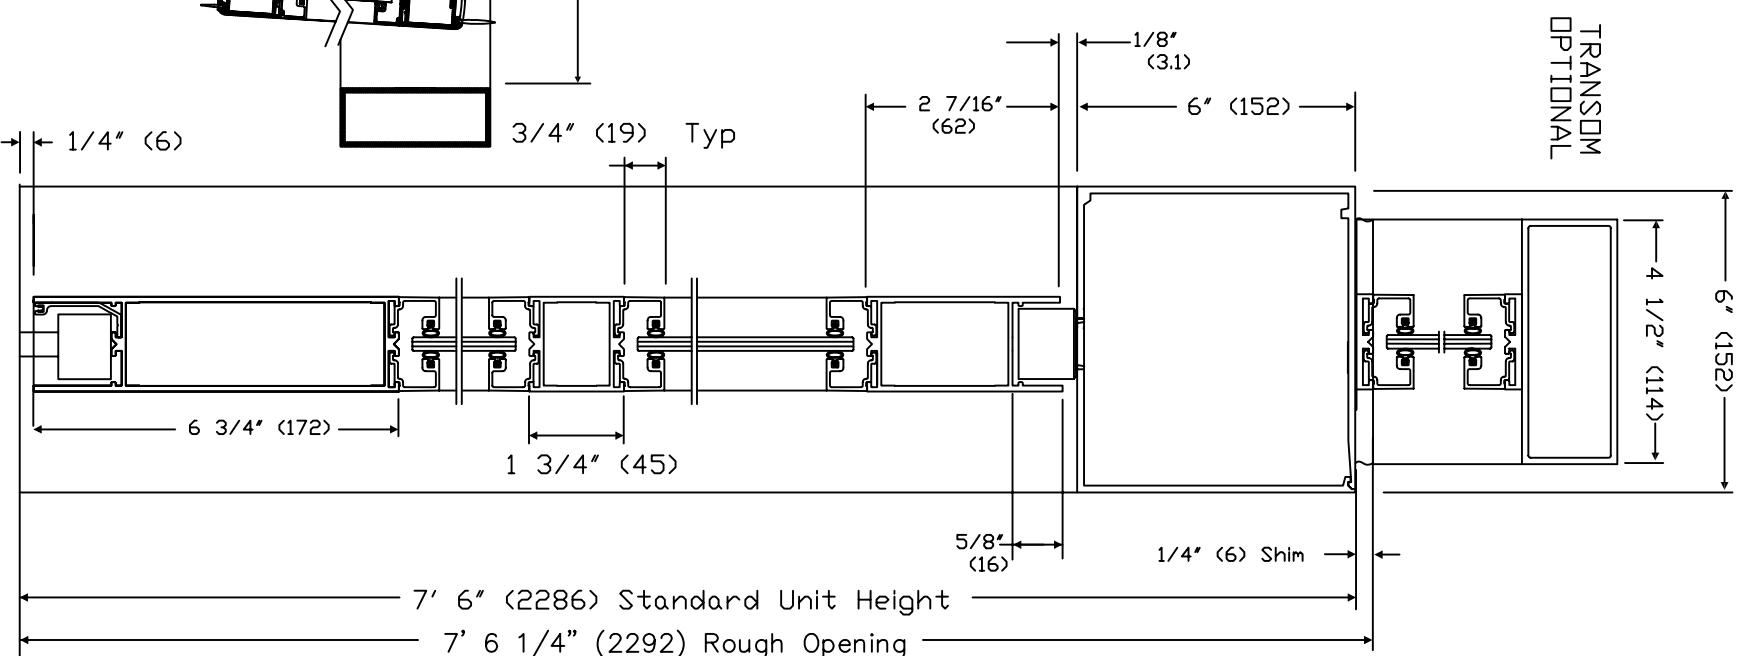

STANDARD FINISHES: CLEAR BHMA 204
 DARK BRONZE BHMA 313

SPECIAL FINISHES ARE AVAILABLE

DRAWING DIMENSIONS ARE IN ENGLISH AND
 METRIC UNITS. METRICS ARE SHOWN IN
 MILLIMETERS, AS FOLLOWS: 1" (25.4)

FOR MAXIMUM CURRENT DRAW, SEE
 PRODUCT SPECIFICATION OR
 INSTALLATION INSTRUCTIONS.

REFER TO APPLICABLE LOCAL, STATE OR
 NATIONAL BUILDING CODE FOR MINIMUM DOOR
 HEIGHTS AND WIDTHS FOR ALLOWABLE EGRESS
 REQUIREMENTS. SEE REFERENCE TABLE BELOW.

STANDARD PACKAGE SIZES

STANDARD UNIT SIZE WIDTH	STANDARD UNIT SIZE HEIGHT	MAXIMUM CLEAR OPENING AT BREAKOUT	ROUGH OPENING WIDTH	ROUGH OPENING HEIGHT
72" (1828)	7'-6" (2286)	59 1/4" (1504)	72 1/2" (1840)	7'-6 1/4" (2292)
84" (2133)	7'-6" (2286)	71 1/4" (1810)	84 1/2" (2146)	7'-6 1/4" (2292)
96" (2438)	7'-6" (2286)	83 1/4" (2115)	96 1/2" (2451)	7'-6 1/4" (2292)

Note: Dimensions in () are mm

Note: Dimensions in () are mm

AUTOMATIC BI-FOLDING DOOR
 ED 1200 SERIES - PAIR
 EXTERIOR Surface Applied
 FOLD OUT - BREAKOUT
 12/06