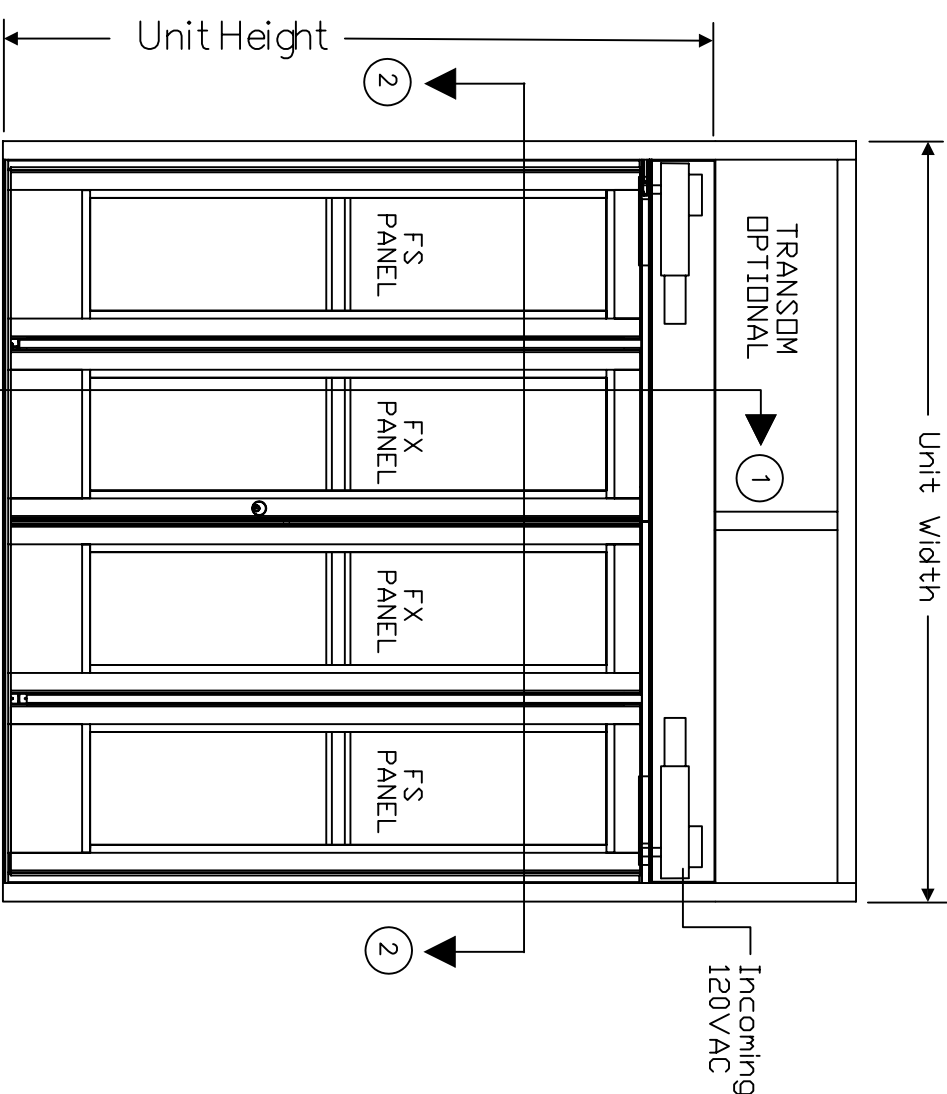

STANDARD FINISHES: CLEAR BHMA 204
 DARK BRONZE BHMA 313

SPECIAL FINISHES ARE AVAILABLE

DRAWING DIMENSIONS ARE IN ENGLISH AND
 METRIC UNITS. METRICS ARE SHOWN IN
 MILLIMETERS, AS FOLLOWS: 1" (25.4)

FOR MAXIMUM CURRENT DRAW, SEE
 PRODUCT SPECIFICATION OR
 INSTALLATION INSTRUCTIONS.

REFER TO APPLICABLE LOCAL, STATE OR
 NATIONAL BUILDING CODE FOR MINIMUM DOOR
 HEIGHTS AND WIDTHS FOR ALLOWABLE EGRESS
 REQUIREMENTS. SEE REFERENCE TABLE BELOW.

STANDARD PACKAGE SIZES

STANDARD UNIT SIZE WIDTH	STANDARD UNIT SIZE HEIGHT	MAXIMUM CLEAR OPENING AT BREAKOUT	ROUGH OPENING WIDTH	ROUGH OPENING HEIGHT
72" (1828)	7'-6" (2286)	59 1/4" (1504)	72 1/2" (1840)	7'-6 1/4" (2292)
84" (2133)	7'-6" (2286)	71 1/4" (1810)	84 1/2" (2146)	7'-6 1/4" (2292)
96" (2438)	7'-6" (2286)	83 1/4" (2115)	96 1/2" (2451)	7'-6 1/4" (2292)

Note: Dimensions in () are mm

Note: Dimensions in () are mm

AUTOMATIC BI-FOLDING DOOR
 ED 1200 SERIES - PAIR
 EXTERIOR Surface Applied
 FOLD OUT - BREAKOUT
 12/06